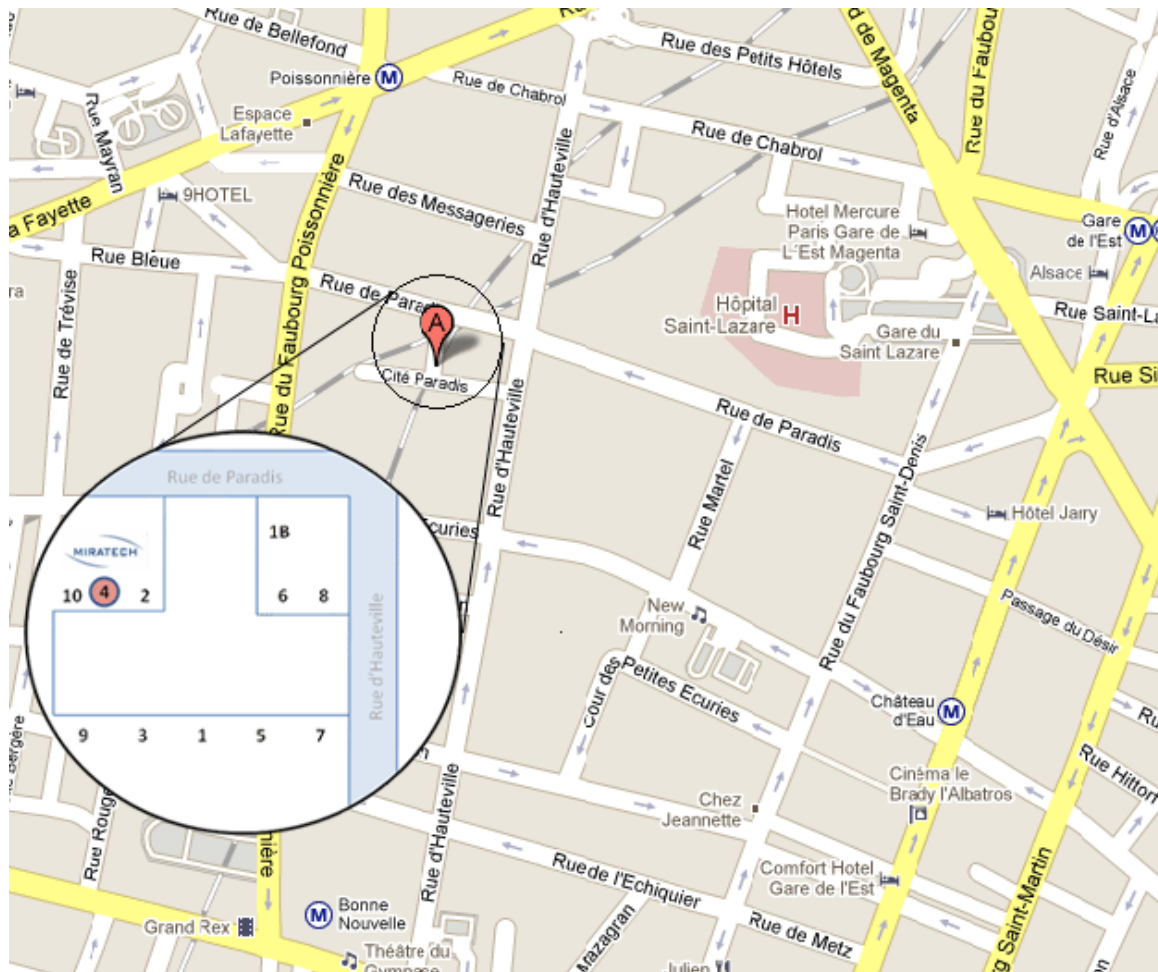

GETTING TO MIRATECH

4 Cité de Paradis
75010 Paris
Ph: +33 (0)1 53 34 65 59

Main entrances to the business park:
Opposite 64 rue d'Hauteville or 46 rue de Paradis.

Miratech is located in **building n°4**, on the right at the far end of the main driveway.
3rd floor, on the left.

Bonne Nouvelle, lines 8 and 9
Château d'Eau, line 4
Poissonnière, line 7